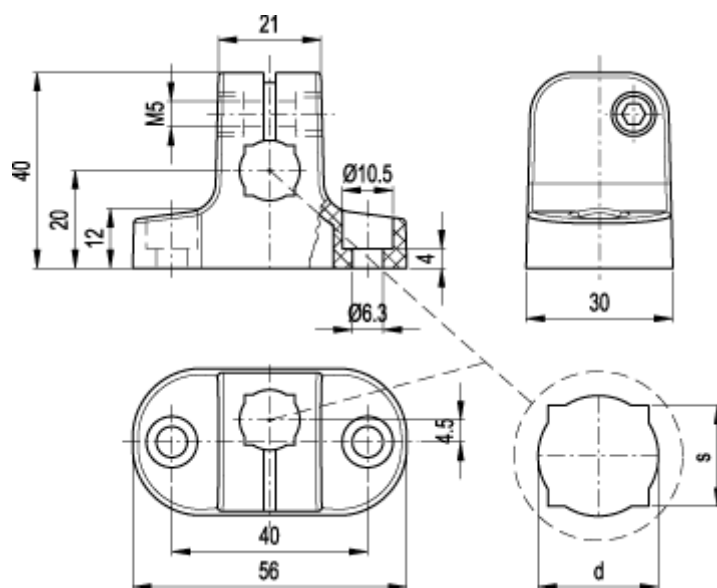

Data Sheet

Article number: 2310440101
Description: E+G MSX base
MSX.56-B-8-10

Measures

d	= 10
Rotation resistance	= 4
s	= 8
Torque (N m)	= 900